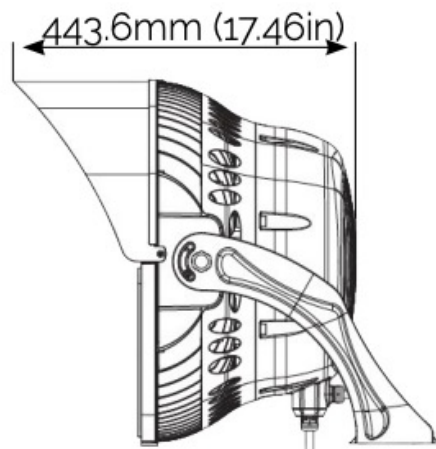

ProDIODE III LED Sports Lighting Fixture Specifications

- Wattage: 850W
- Efficiency: 132lm/w
- Ambient Temp Range: -40 to 50C
- Beam Spread: Medium, Narrow
- Driver: Inventronics
- Fixture EPA: 3.0
- Voltage: 120-277V, 277-480V
- CRI: ≥ 70
- Standard Warranty: Five Years
- Driver Location: Integral or Remote
- Color Temperature: 3000-5700k
- Weight: 62 lbs

Part # Information

Fixture Series (PDIII) - Wattage (850) - Aiming Angle (M, N) - Voltage (120, 208, 240, 277, 347, 480) - Driver Location (R for Remote, I for Integral)

Complete Part # Example: PDIII – 850 – M – 480 – R