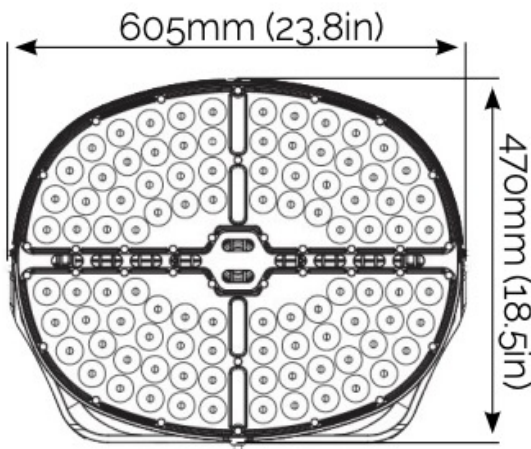

ProDIODE III LED Sports Lighting Fixture Specifications

- Wattage: 850W
- Efficiency: 132lm/w
- Ambient Temp Range: -40 to 50C
- Beam Spread: Medium, Narrow
- Driver: Inventronics
- Fixture EPA: 3.0
- Voltage: 120-277V, 277-480V
- CRI: ≥ 70
- Standard Warranty: Five Years
- Driver Location: Integral or Remote
- Color Temperature: 3000-5700k
- Weight: 62 lbs

Part # Information

Fixture Series (PDIII) - Wattage (850) - Aiming Angle (M, N) - Voltage (120, 208, 240, 277, 347, 480) - Driver Location (R for Remote, I for Integral)

Complete Part # Example: PDIII – 850 – M – 480 – R